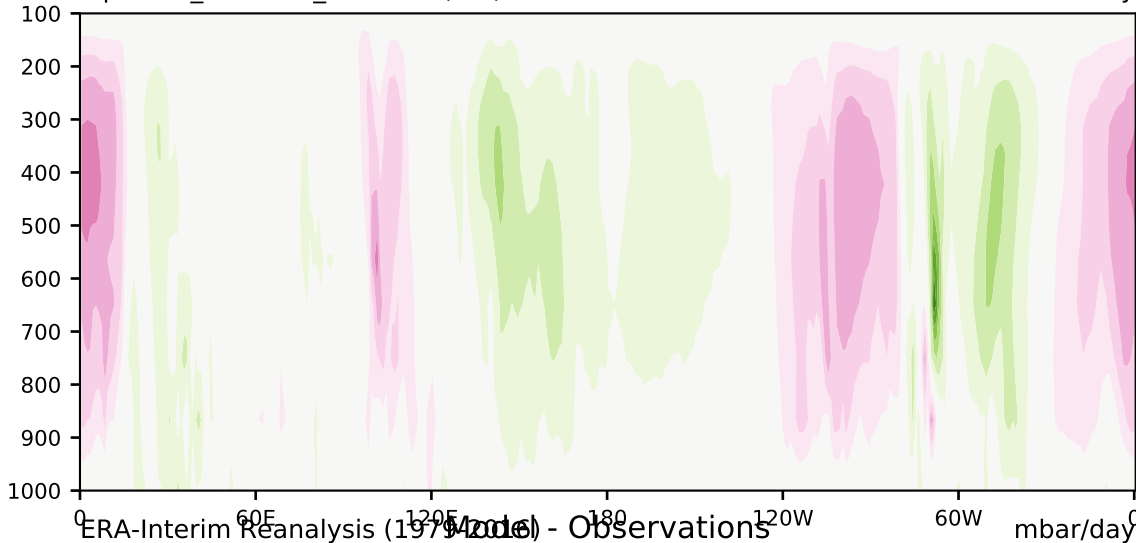

alpha3.0\_min10nc\_c14=2.0 (2-6)

mbar/day

Max 22.96  
Mean -0.24  
Min -35.16

35.0  
30.0  
25.0  
20.0  
15.0  
10.0  
5.0  
-5.0  
-10.0  
-15.0  
-20.0  
-25.0  
-30.0  
-35.0