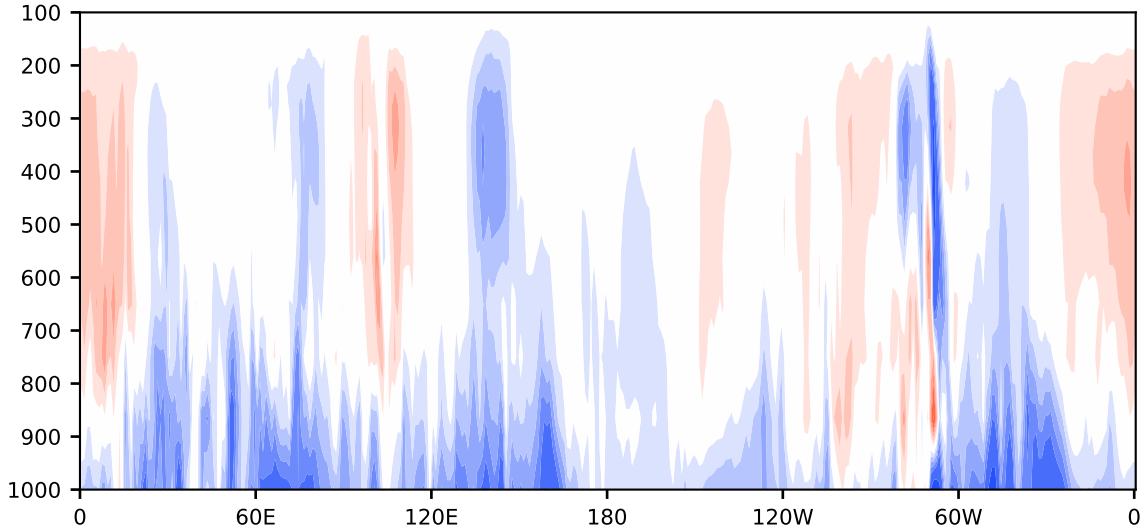

# Model - Observations

Max 15.54  
Mean -1.27  
Min -19.79

RMSE 3.07  
CORR 0.82