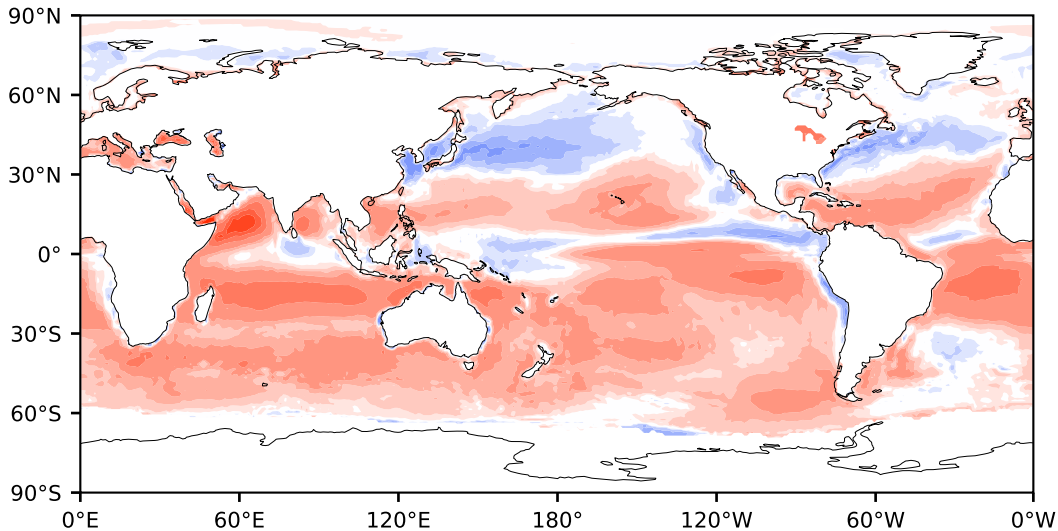

Model - Observations

Max 259.60
Mean 18.54
Min -147.17

RMSE 29.37
CORR 0.94