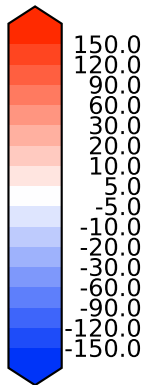

Model - Observations

Max 259.60
Mean 18.54
Min -147.17

RMSE 29.37
CORR 0.94