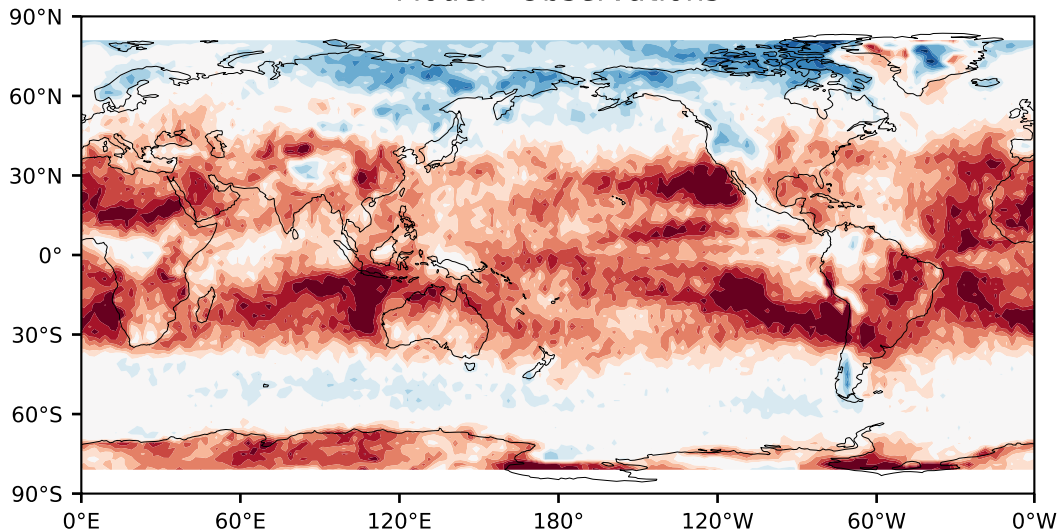

Model - Observations

Max 38.80
Mean -11.14
Min -58.46

RMSE 16.42
CORR 0.88