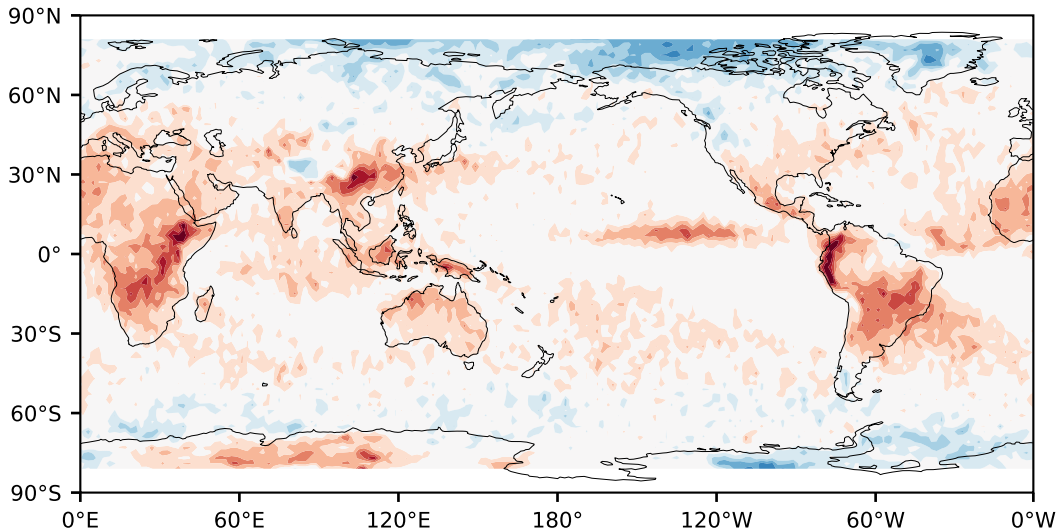

Model - Observations

Max 25.06
Mean -3.80
Min -50.81

RMSE 7.44
CORR 0.85