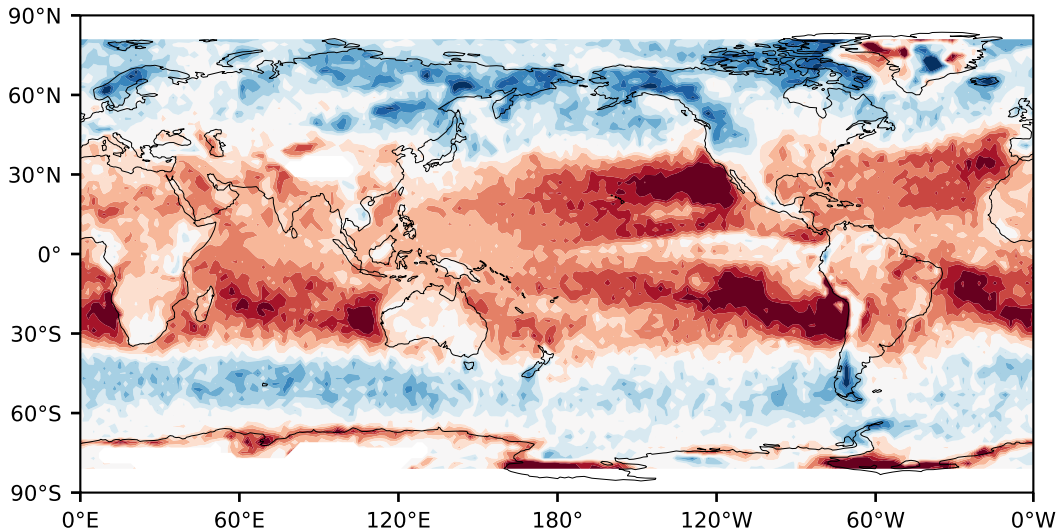

Model - Observations

Max 50.25
Mean -7.56
Min -66.09

RMSE 15.56
CORR 0.85