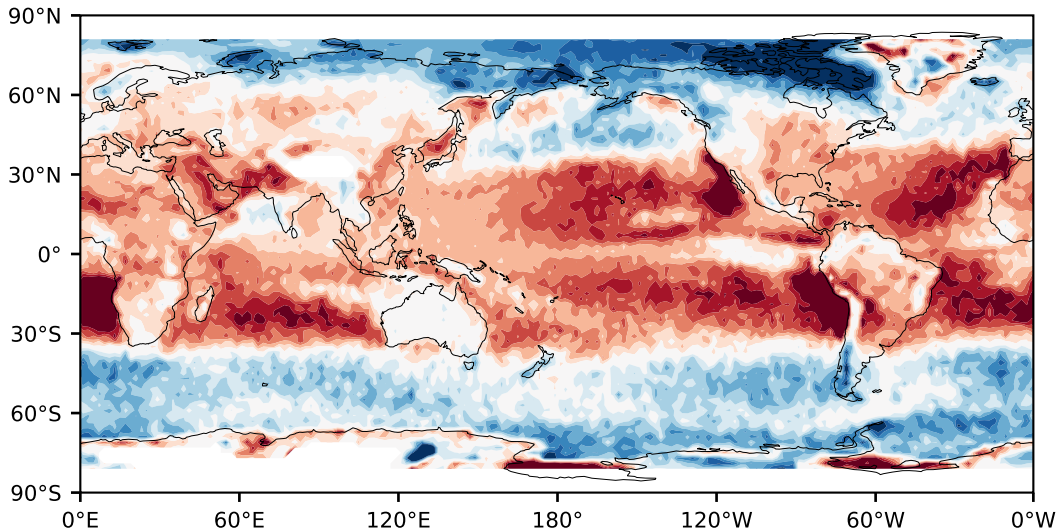

Model - Observations

Max 63.78
Mean -7.46
Min -91.17

RMSE 16.69
CORR 0.82