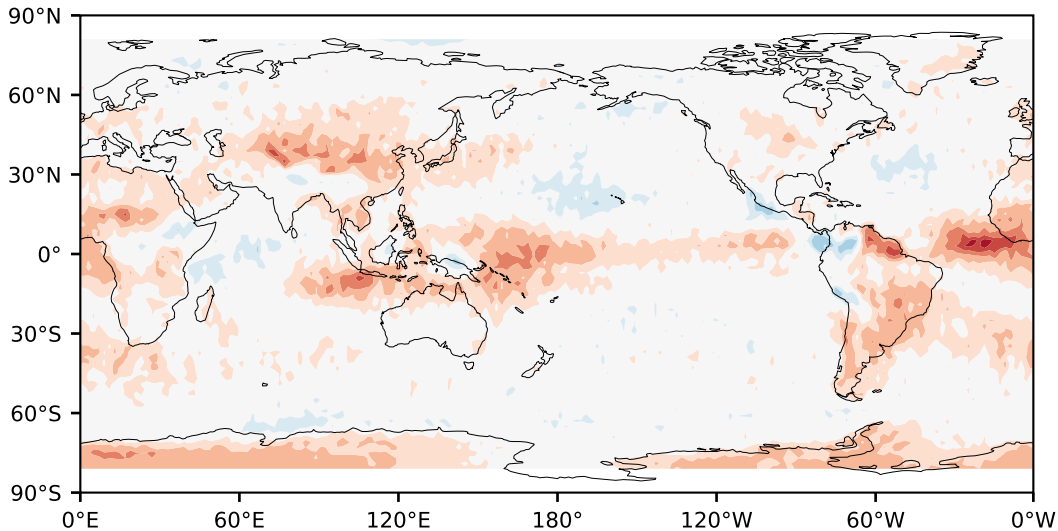

# Model - Observations

Max 15.37  
Mean -3.04  
Min -27.85

RMSE 6.13  
CORR 0.92