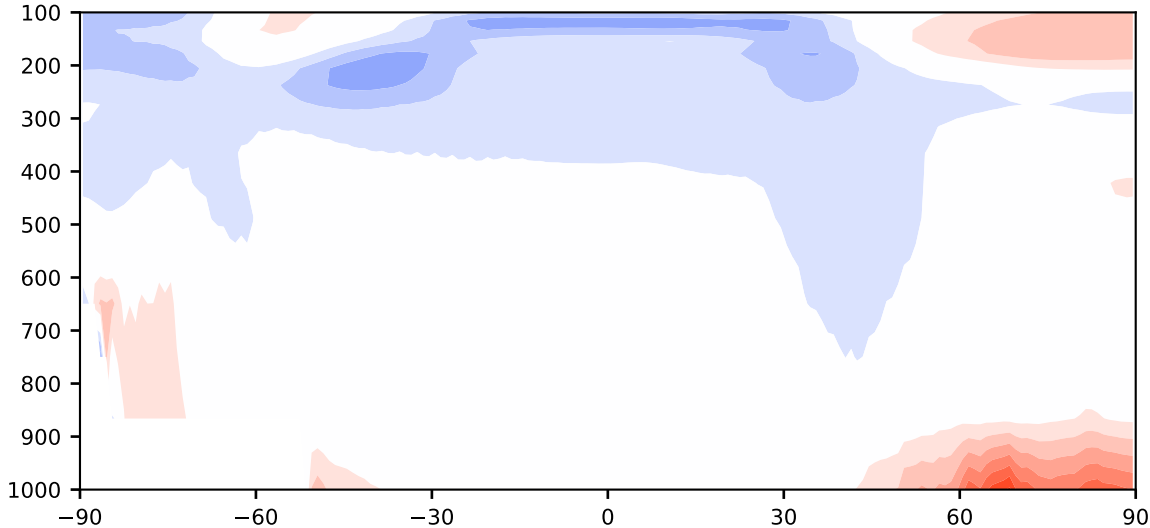

Model - Observations

Max 7.22
Mean -0.34
Min -3.79

RMSE 1.54
CORR 1.00