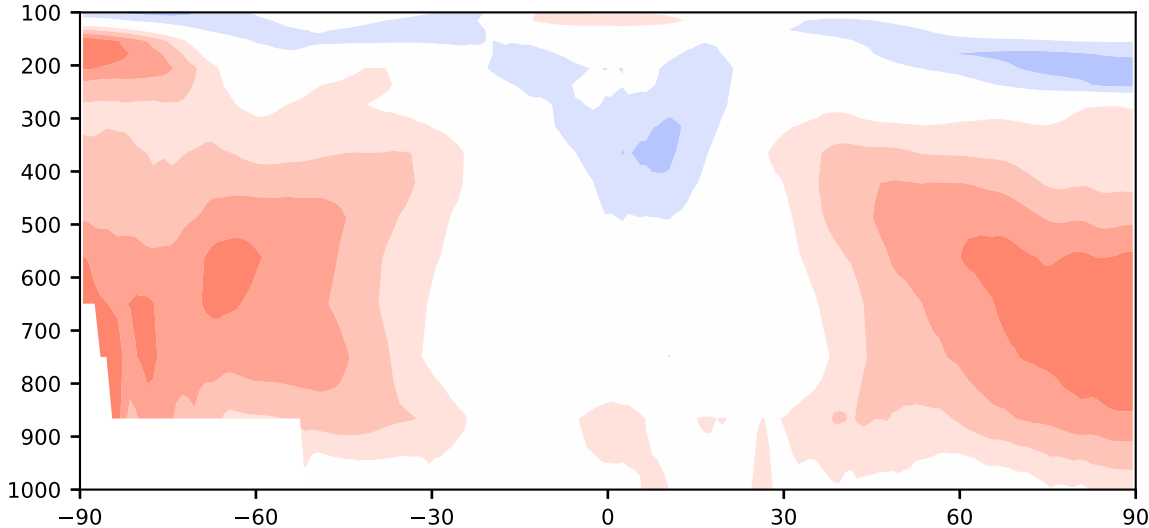

# Model - Observations

Max 29.22  
Mean 6.19  
Min -12.15

RMSE 7.50  
CORR 0.96