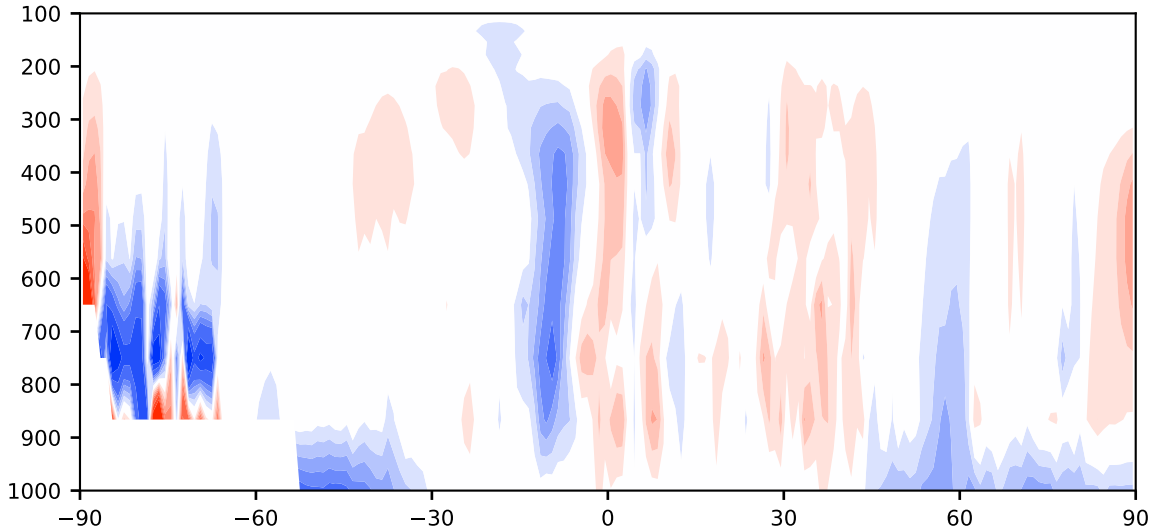

Model - Observations

Max 47.55
Mean -0.25
Min -31.81