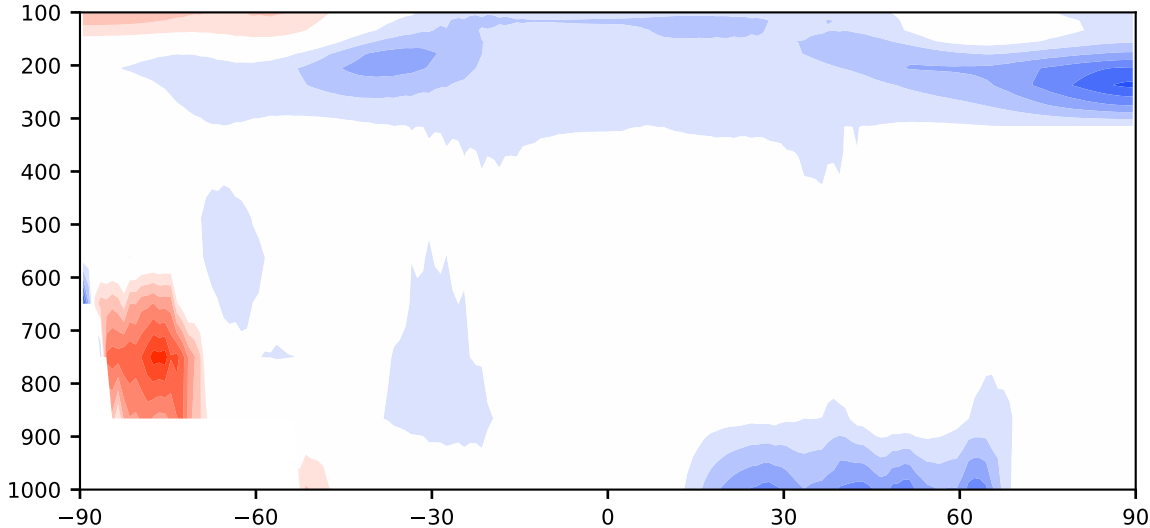

Model - Observations

Max 7.50
Mean -0.74
Min -6.58

RMSE 1.50
CORR 1.00