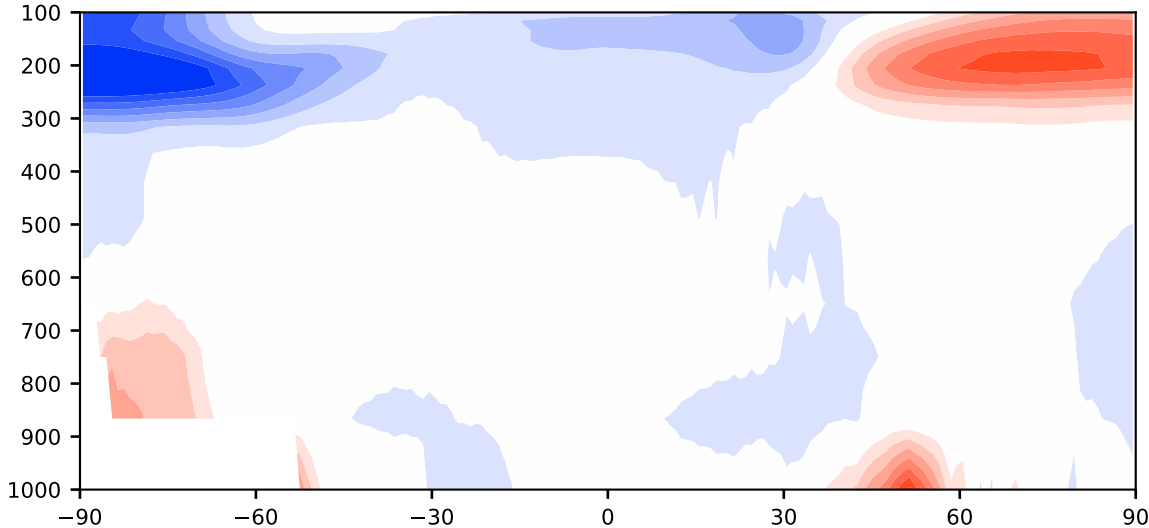

Model - Observations

Max 7.26
Mean -0.53
Min -8.89

RMSE 1.99
CORR 1.00