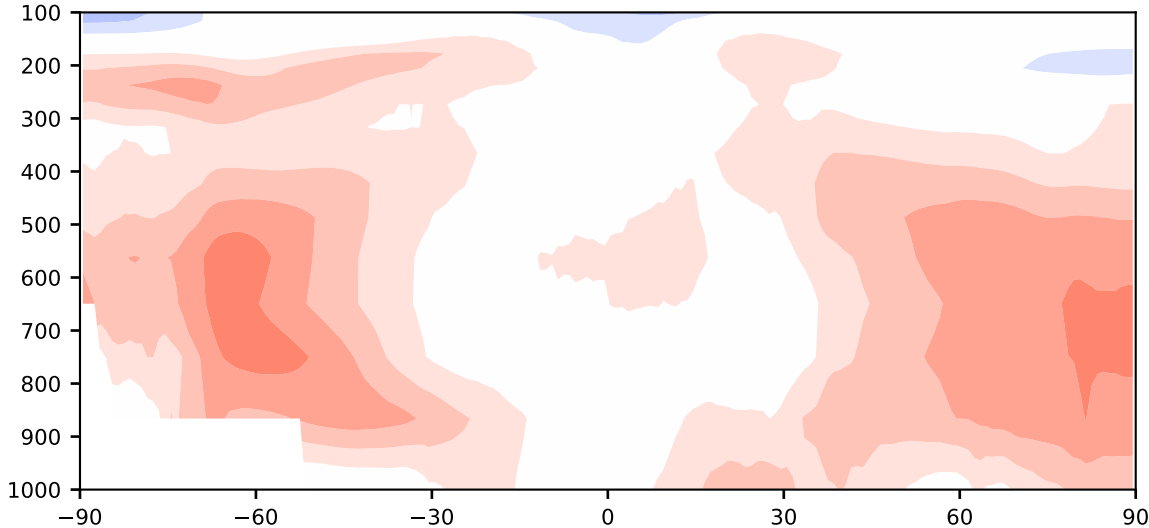

# Model - Observations

Max 22.90  
Mean 7.62  
Min -12.32

RMSE 7.53  
CORR 0.97