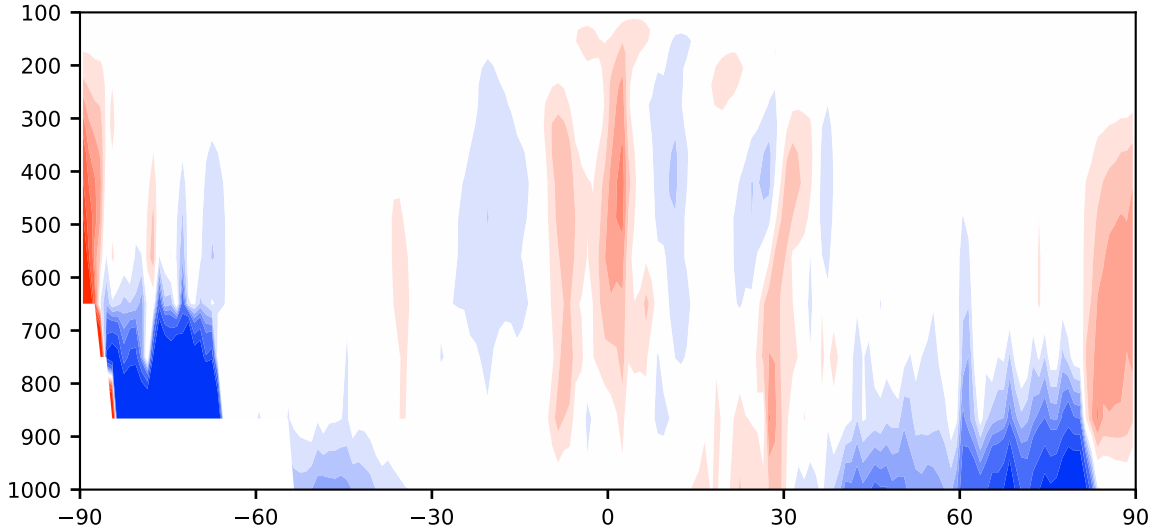

Model - Observations

Max 53.49
Mean -1.24
Min -105.01

RMSE 4.26
CORR 0.90