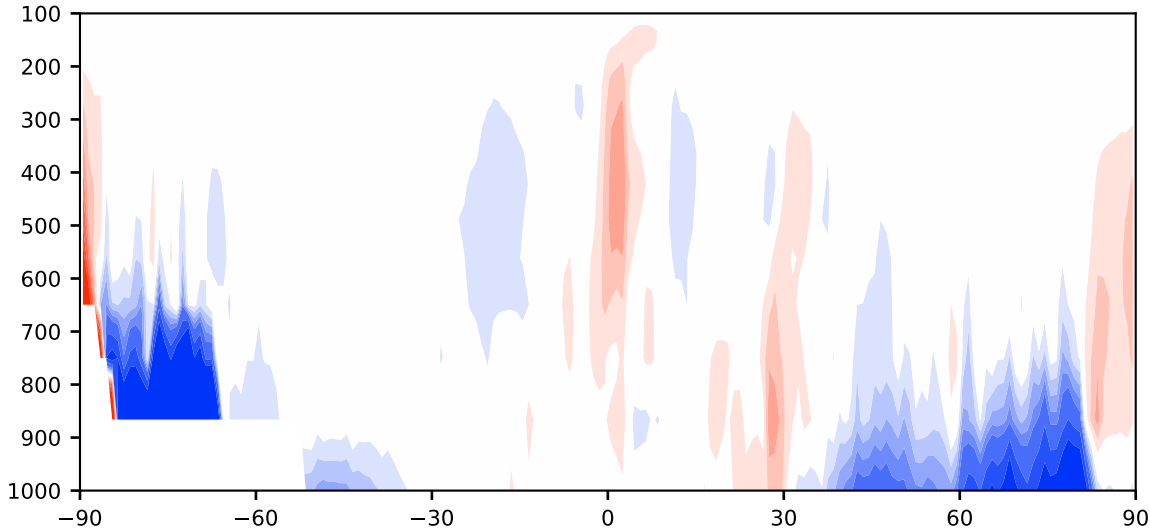

Model - Observations

Max 56.04
Mean -1.28
Min -87.28

RMSE 3.73
CORR 0.90