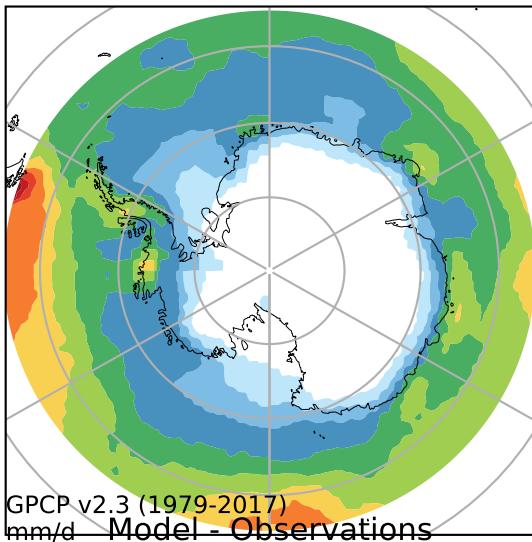

alpha3\_min10nc\_tk1\_berg\_mgrd\_mg100s (2-6)  
mm/day

Max 5.40  
Mean 1.77  
Min 0.03

GPCP v2.3 (1979-2017)  
mm/d **Model - Observations**