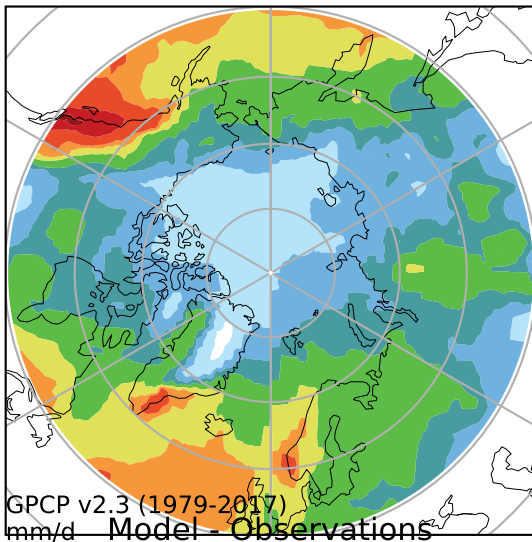

alpha3_min10nc_tk1_berg_mgrd_mg100s (2-6)
mm/day

Max 10.40
Mean 2.28
Min 0.40