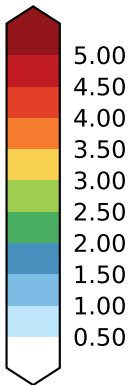

alpha3_min10nc_tk1_berg_mgrd_mg100s (2-6)
mm/day

Max 5.49
Mean 2.14
Min 0.04

GPCP v2.3 (1979-2017)
mm/d **Model - Observations**