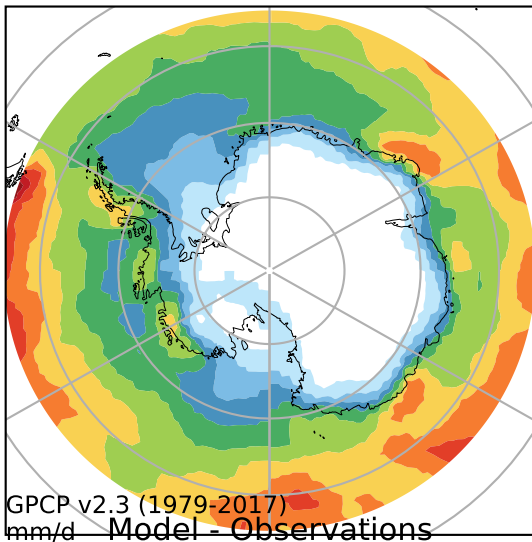

alpha3_min10nc_tk1_berg_mgrd_mg100s (2-6)
mm/day

Max 5.49
Mean 2.14
Min 0.04

GPCP v2.3 (1979-2017)
mm/d **Model - Observations**