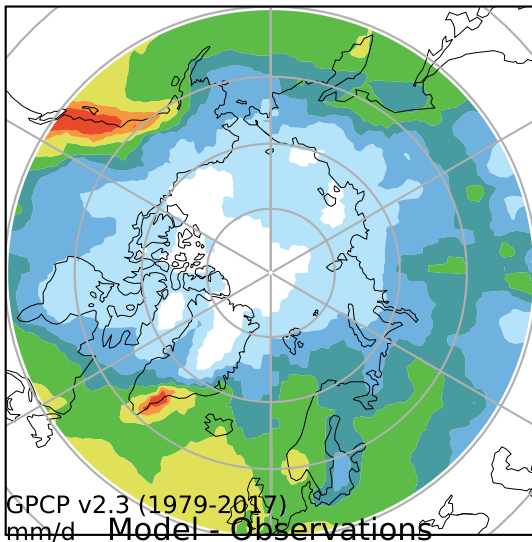

alpha3_min10nc_tk1_berg_mgrd_mg100s (2-6)
mm/day

Max 7.38
Mean 1.64
Min 0.21