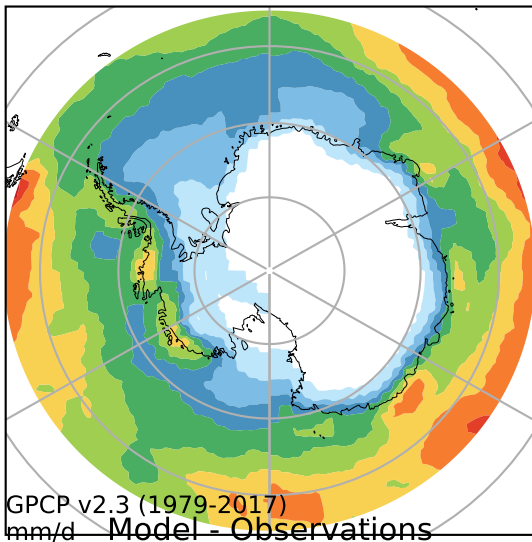

alpha3_min10nc_tk1_berg_mgrd_mg100s (2-6)
mm/day

Max 4.78
Mean 1.98
Min 0.02