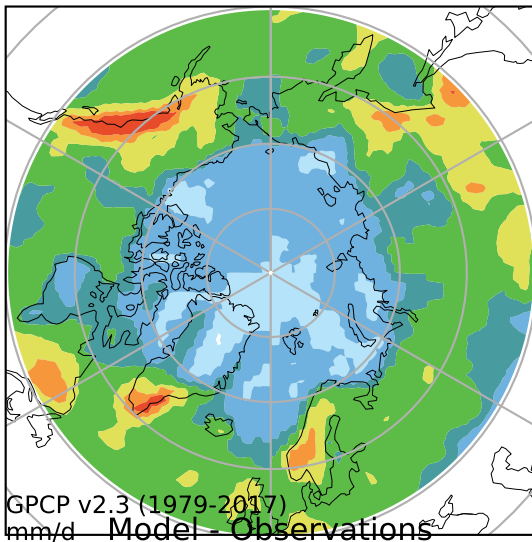

alpha3\_min10nc\_tk1\_berg\_mgrd\_mg100s (2-6)  
mm/day

Max	6.92
Mean	2.15
Min	0.49