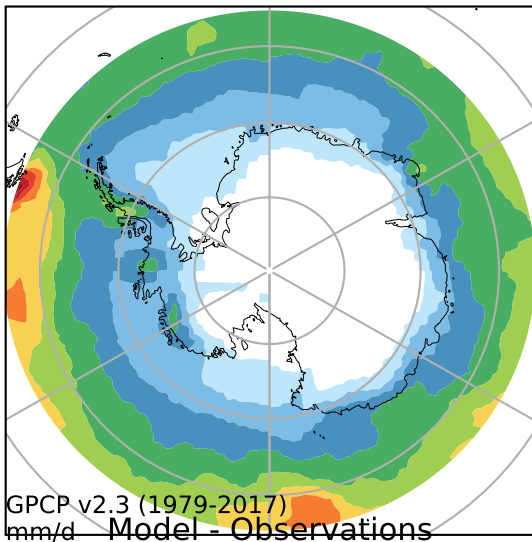

alpha3_min10nc_tk1_berg_mgrd_mg100s (2-6)
mm/day

Max 5.51
Mean 1.62
Min 0.06