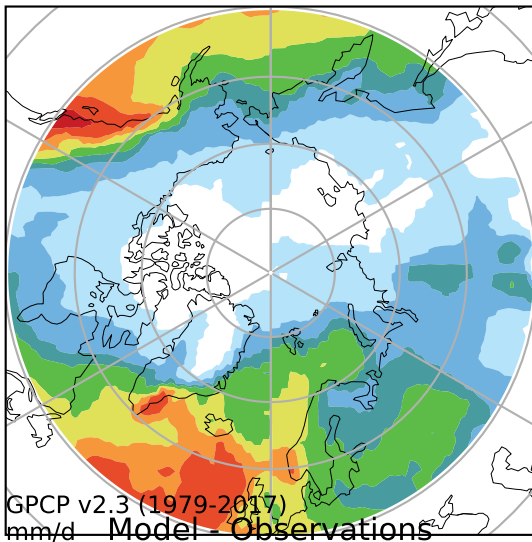

alpha3_min10nc_tk1_berg_mgrd_mg100s (2-6)
mm/day

Max 9.78
Mean 1.79
Min 0.23