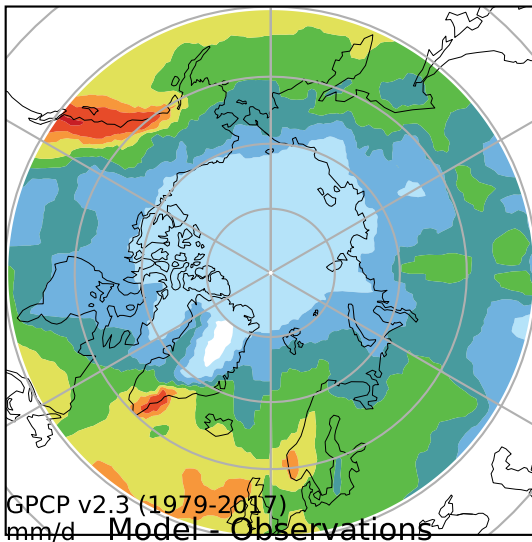

alpha3\_min10nc\_tk1\_berg\_mgrd\_mg100s (2-6)  
mm/day

Max	7.84
Mean	1.96
Min	0.34