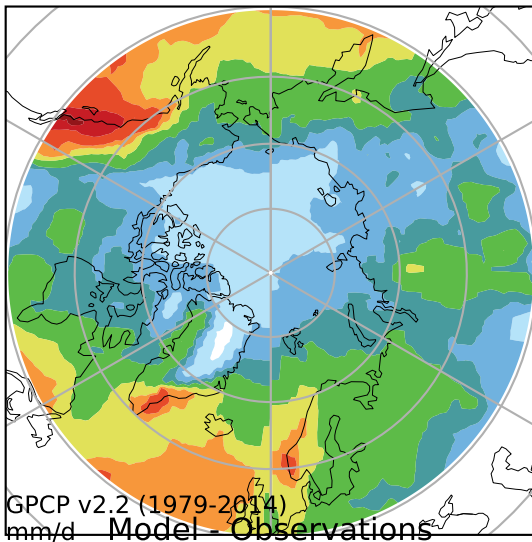

alpha3_min10nc_tk1_berg_mgrd_mg100s (2-6)
mm/day

Max 10.40
Mean 2.28
Min 0.40