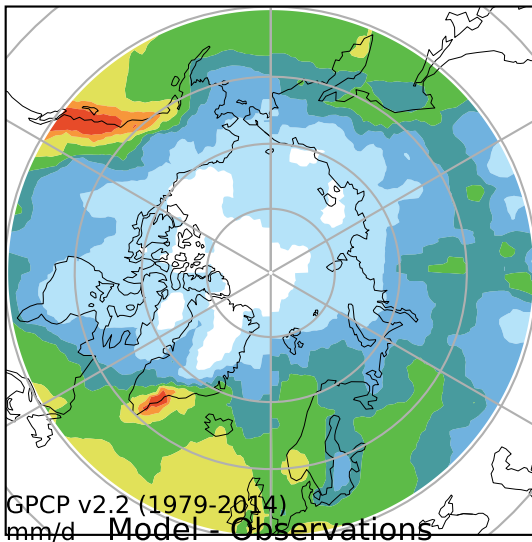

alpha3\_min10nc\_tk1\_berg\_mgrd\_mg100s (2-6)  
mm/day

Max	7.38
Mean	1.64
Min	0.21