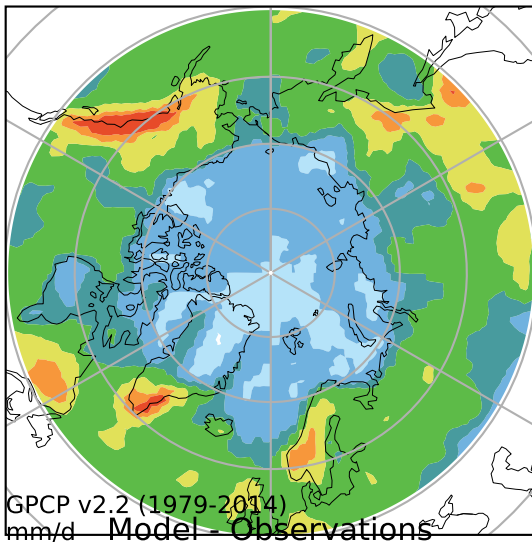

alpha3_min10nc_tk1_berg_mgrd_mg100s (2-6)
mm/day

Max	6.92
Mean	2.15
Min	0.49