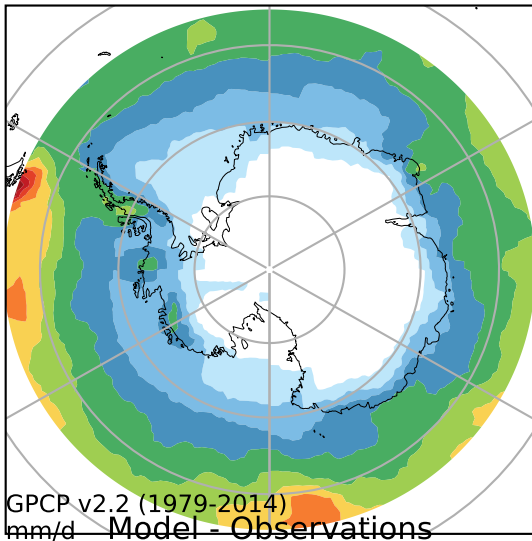

alpha3\_min10nc\_tk1\_berg\_mgrd\_mg100s (2-6)  
mm/day

Max 5.51  
Mean 1.62  
Min 0.06