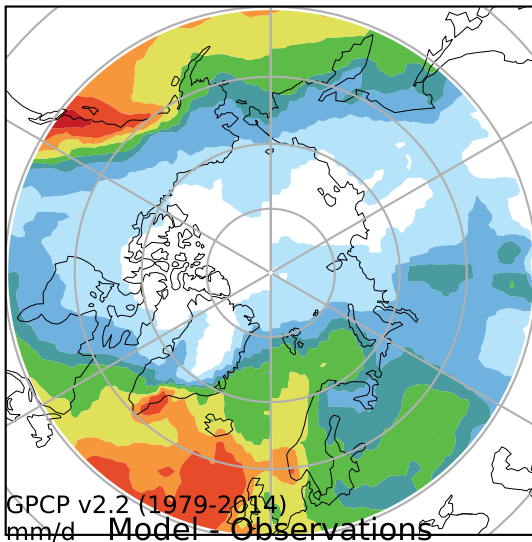

alpha3_min10nc_tk1_berg_mgrd_mg100s (2-6)
mm/day

Max	9.78
Mean	1.79
Min	0.23