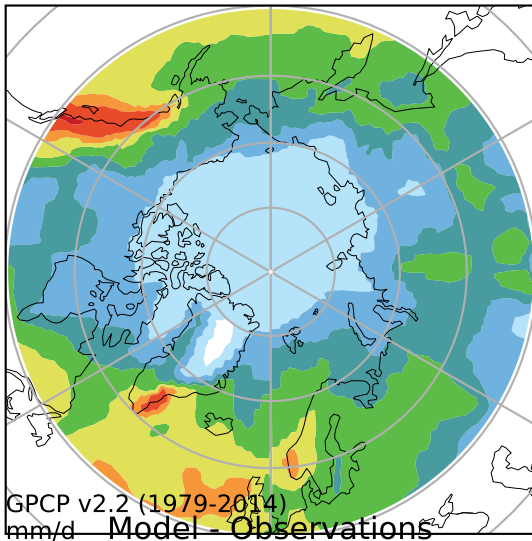

alpha3_min10nc_tk1_berg_mgrd_mg100s (2-6)
mm/day

Max	7.84
Mean	1.96
Min	0.34