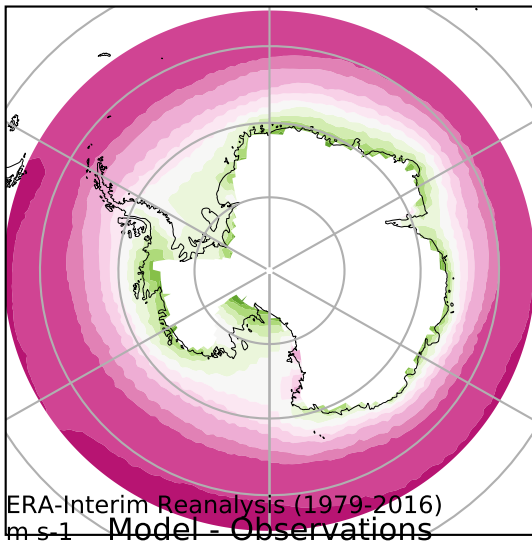

alpha3_min10nc_tk1_berg_mgrd_mg100s (2-6)
m/s

Max 16.64
Mean 7.44
Min -15.68