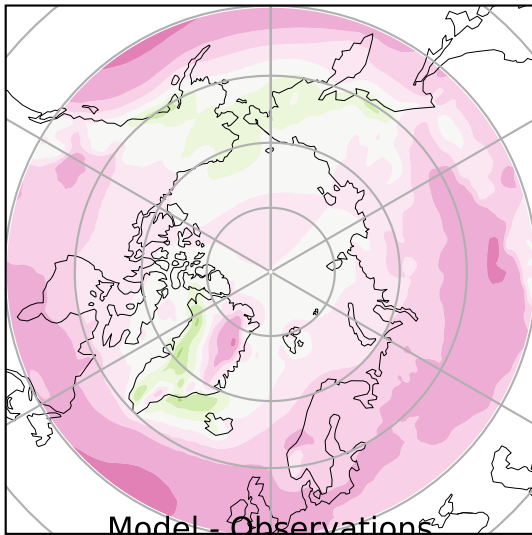

# ERA-Interim Reanalysis (1979-2016)

m s<sup>-1</sup>

Max 9.15  
Mean 2.82  
Min -5.48