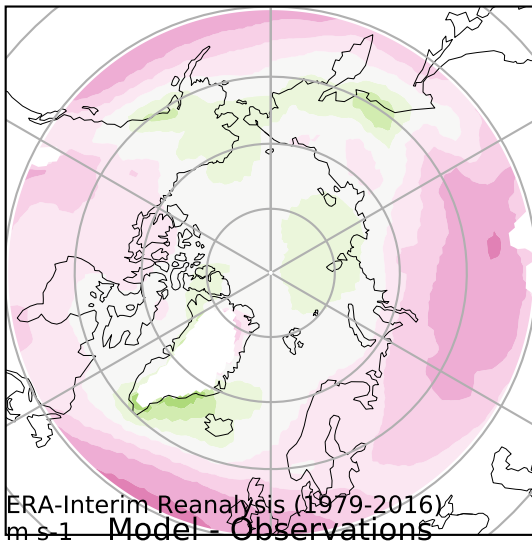

alpha3_min10nc_tk1_berg_mgrd_mg100s (2-6)
m/s

Max 9.32
Mean 1.73
Min -7.65