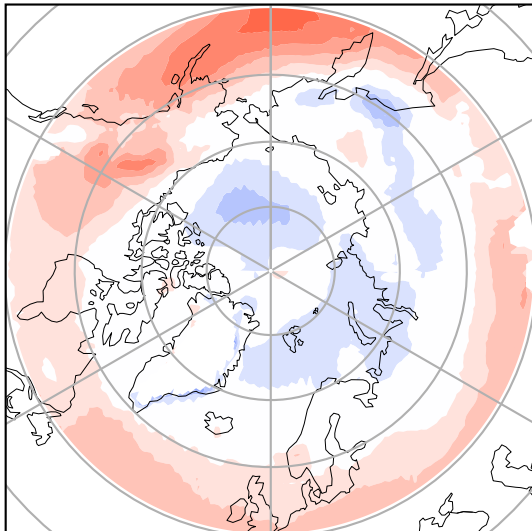

Model - Observations

Max 5.35
Mean 0.70
Min -3.94

RMSE 1.75
CORR 0.79