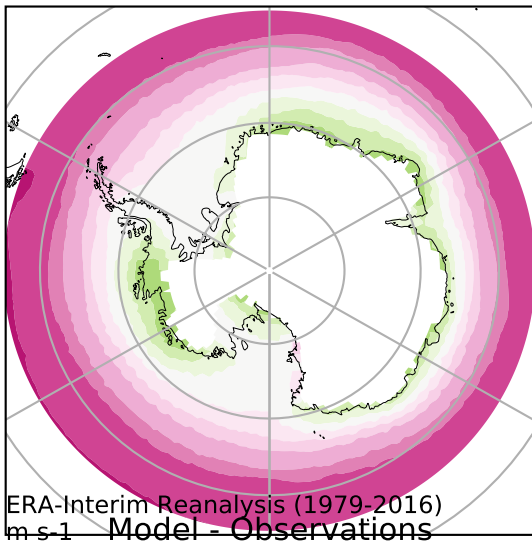

alpha3\_min10nc\_tk1\_berg\_mgrd\_mg100s (2-6)  
m/s

Max 16.09  
Mean 5.80  
Min -8.80