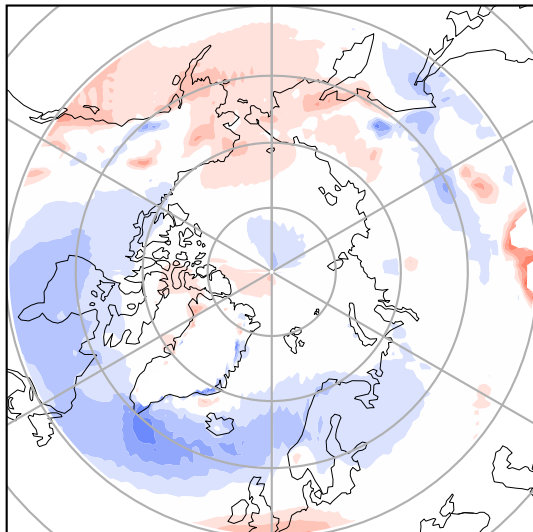

Model - Observations

Max 6.67
Mean -0.28
Min -6.30

RMSE 1.43
CORR 0.91