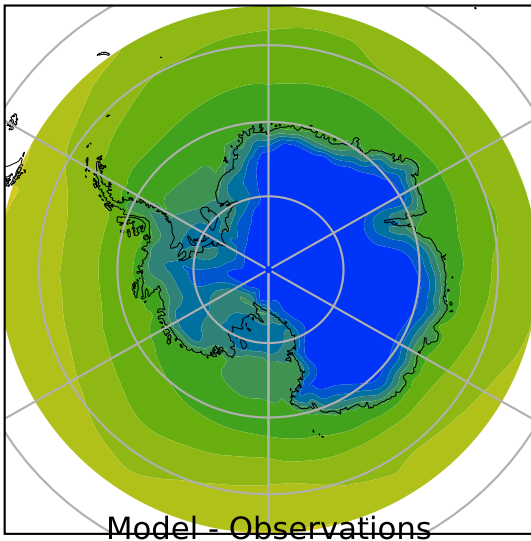

ERA-Interim Reanalysis (1979-2016)
DegC

Max 5.43
Mean -13.23
Min -52.39