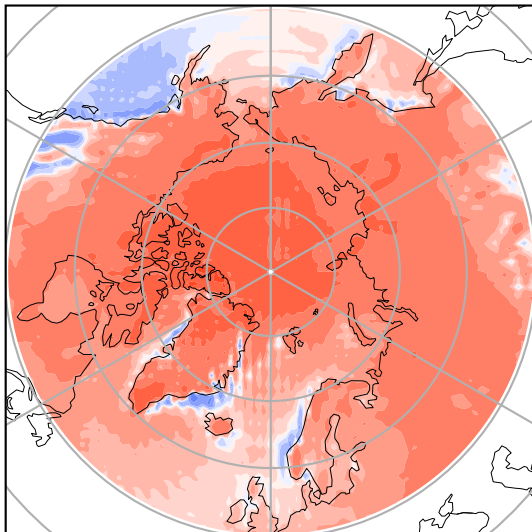

# Model - Observations

Max 13.14  
Mean 2.44  
Min -3.98

RMSE 3.14  
CORR 0.99