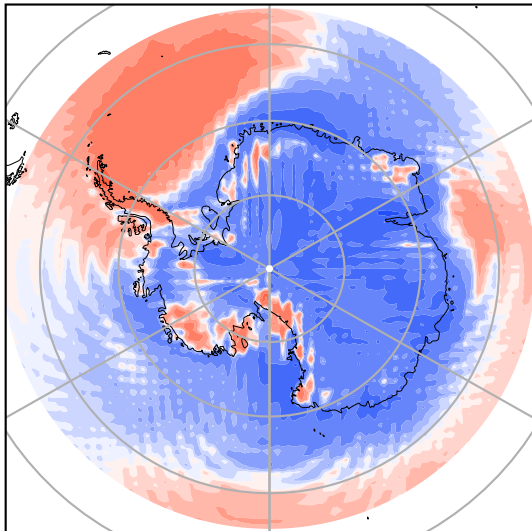

Model - Observations

Max 7.52
Mean -1.11
Min -12.31

RMSE 2.81
CORR 0.99