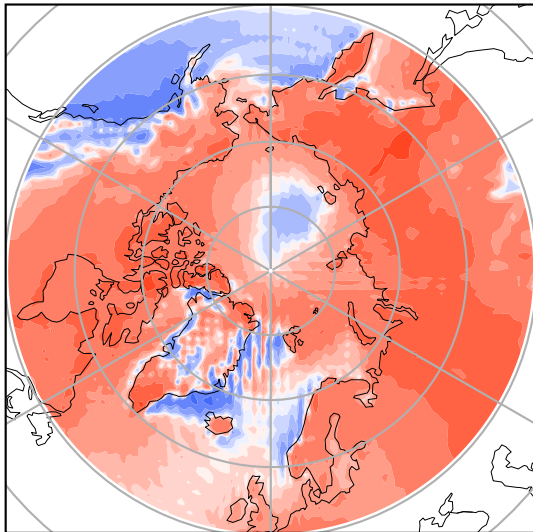

Model - Observations

Max 14.55
Mean 2.48
Min -6.44

RMSE 3.64
CORR 0.98