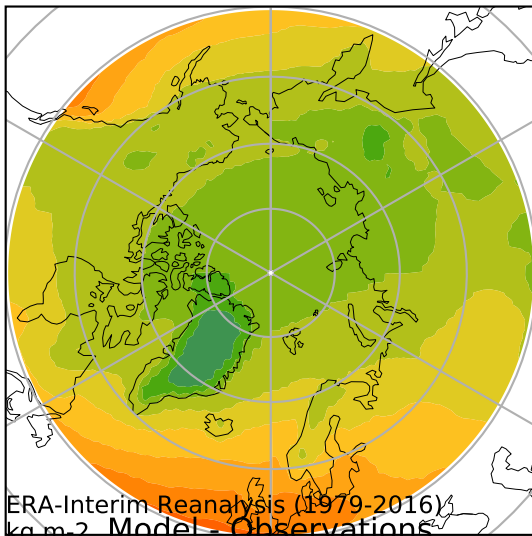

alpha3_min10nc_tk1_berg_mgrd_mg100s (2-6)
kg/m²

Max 20.72
Mean 10.84
Min 2.28