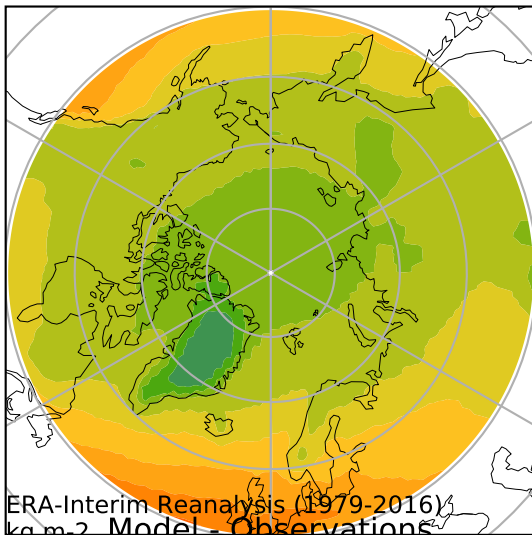

alpha3\_min10nc\_tk1\_berg\_mgrd\_mg100s (2-6)  
kg/m<sup>2</sup>

Max 20.25  
Mean 10.95  
Min 2.33