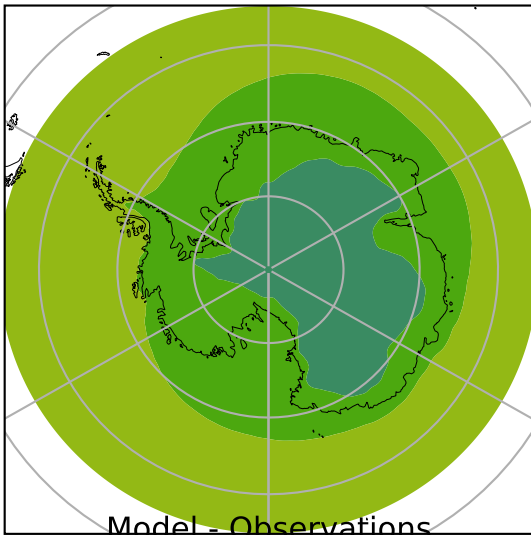

ERA-Interim Reanalysis (1979-2016)

K

Max 270.05
Mean 259.12
Min 241.57