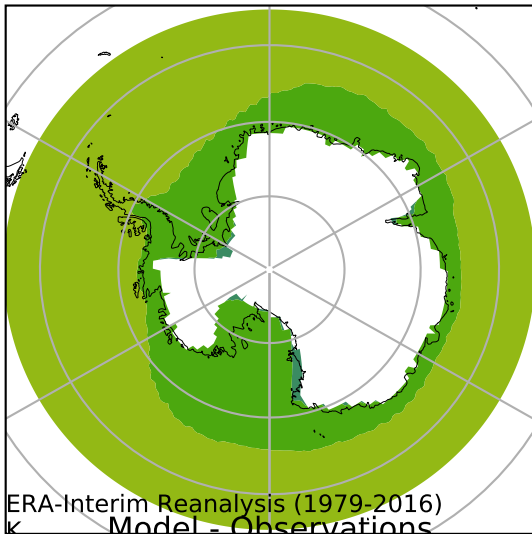

alpha3\_min10nc\_tk1\_berg\_mgrd\_mg100s (2-6)

K

Max 269.15  
Mean 261.89  
Min 242.91

K Model - Observations