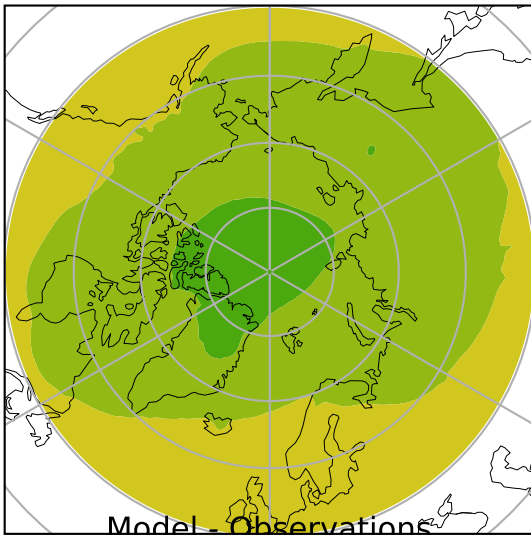

# ERA-Interim Reanalysis (1979-2016)

K

Max 278.61  
Mean 267.26  
Min 255.93