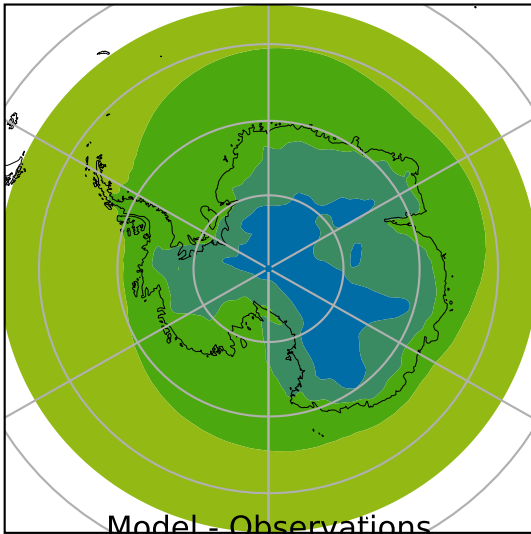

# ERA-Interim Reanalysis (1979-2016)

K

Max 269.19  
Mean 256.82  
Min 232.87