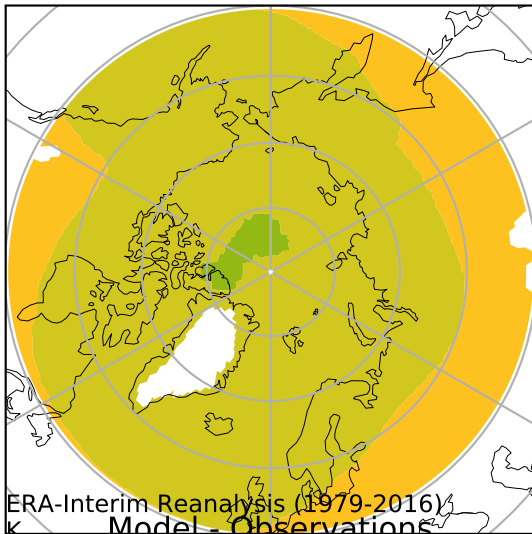

alpha3_min10nc_tk1_berg_mgrd_mg100s (2-6)

K

Max 287.51
Mean 277.13
Min 269.64

K Model - Observations