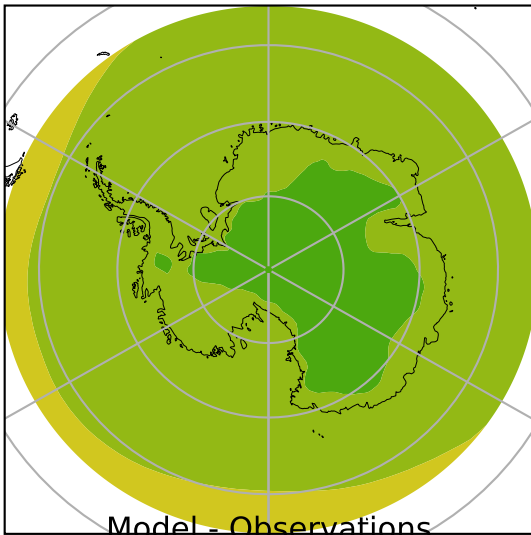

ERA-Interim Reanalysis (1979-2016)

K

Max 273.79
Mean 264.98
Min 255.98