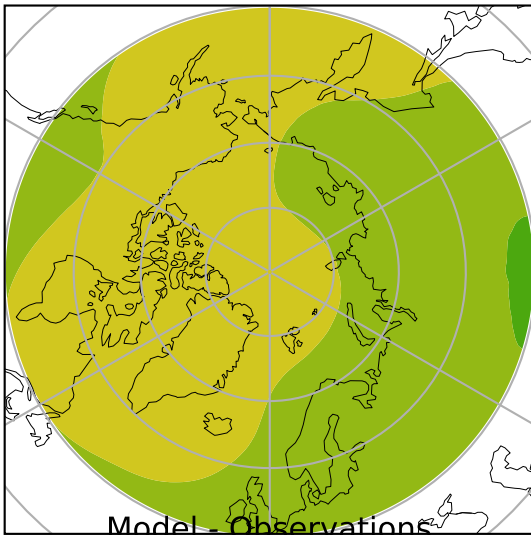

ERA-Interim Reanalysis (1979-2016)

K

Max 222.98
Mean 219.82
Min 214.55